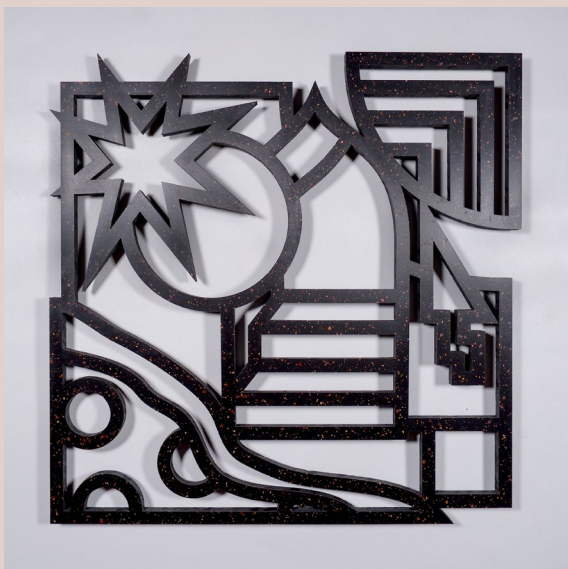

CONCERNED X APATHETIC

Laser-cutting on stone acrylic plaque.

19.6 x 19.6 x 0.9 in/ 50 x 50 x 2.4 cm

Unique piece, 2024.

Price: \$4,500

INDUSTRIAL X ORGANIC

Laser-cutting on stone acrylic plaque.

19.6 x 19.6 x 0.9 in/ 50 x 50 x 2.4 cm

Unique piece, 2024.

Price: \$4,500

SIMPLE X COMPLEX

Laser-cutting on stone acrylic plaque.

19.6 x 19.6 x 0.9 in/ 50 x 50 x 2.4 cm

Unique piece, 2024.

Price: \$4,500

ORDER X CHAOS