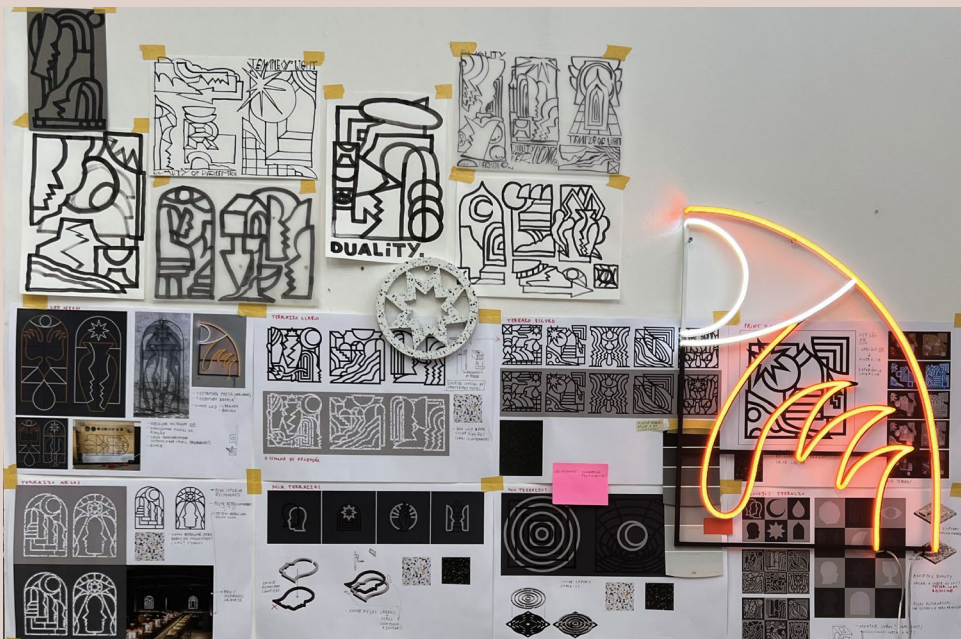

DUALITY OF PERCEPTION

AKACORLEONE SEPT.03.24

FREVO

TEMPLE
OF
LIGHT

THE ARTIST

AKACORLEONE

AKACORLEONE (Pedro Campiche) is a multidisciplinary Portuguese artist working in painting, muralism, and sculpture installation. Through bas relief, tile work, acrylic, wood, cement, stone, and lighting; AKACORLEONE pushes the boundaries of his artistic practice and encourages his artwork to serve as a vehicle for understanding and humanizing the physical world around us.

TEMPLE OF LIGHT PRESENTS DUALITY OF PERCEPTION

THE TEMPLE OF LIGHT WELCOMES YOU TO
“DUALITY OF PERCEPTION,”
AN EXHIBITION THAT EXPLORES THE FASCINATING
INTERPLAY BETWEEN OPPOSITES, REVEALING
THE PROFOUND BEAUTY AND COMPLEXITY THAT
ARISES FROM THEIR INTERACTION.
IN EVERY CORNER OF OUR WORLD, DUALITY
MANIFESTS ITSELF, SHAPING OUR EXPERIENCES
AND PERCEPTIONS IN PROFOUND WAYS.