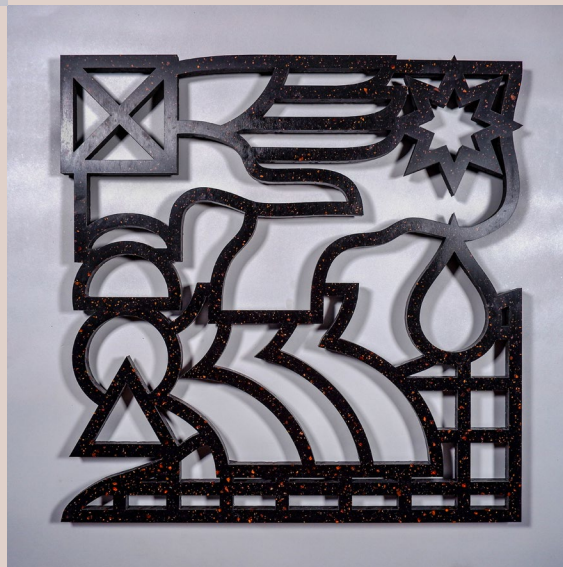

Unique piece, 2024.

Price: \$4,500

SIMPLE X COMPLEX

Laser-cutting on stone acrylic plaque.

19.6 x 19.6 x 0.9 in/ 50 x 50 x 2.4 cm

Unique piece, 2024.

Price: \$4,500

ORDER X CHAOS

Laser-cutting and assembling
on duo tone stone acrylic plaque.

19.6 x 14 x 1.8 in/ 50 x 36 x 4.6 cm

Unique piece, 2024.

Price: \$4,750

SUN X MOON

Laser-cutting and assembling
on duo tone stone acrylic plaque.